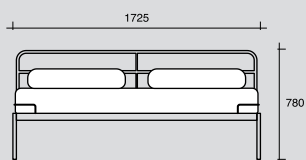

BobMcDonald FurnitureDesign

LINE ONE BED

Main frame is powder-coated a low sheen silver grey.

Stainless steel head board and trim.

Flexi-slat suspension.

BED

FRONT ELEVATION

KING