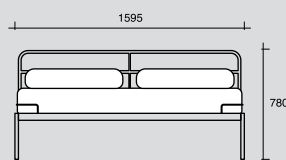

BobMcDonald FurnitureDesign

LINE ONE BED

Main frame is powder-coated a low sheen silver grey.

Stainless steel head board and trim.

Flexi-slat suspension.

BED

FRONT ELEVATION

KING