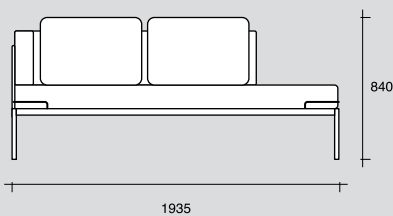

BobMcDonald FurnitureDesign

LINE ONE CHAISE

Arm rest available at either end.

Quickly and simply convert to a single bed.

Flexi-slat suspension offers superb comfort for sitting or sleeping.

Main frame is powder-coated a low sheen silver grey.

Stainless steel back frame and trim.

Finalist NZ Best Designs Awards 2001.

CHAISE

FRONT ELEVATION

SIDE ELEVATION