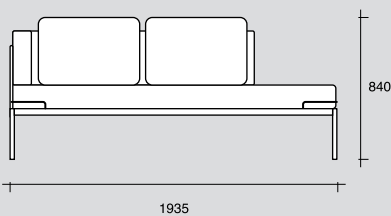

BobMcDonald FurnitureDesign

LINE ONE CHAISE

Arm rest available at either end.

Quickly and simply convert to a single bed.

Flexi-slat suspension offers superb comfort for sitting or sleeping.

Main frame is powder-coated a low sheen silver grey.

Stainless steel back frame and trim.

Finalist NZ Best Designs Awards 2001.

CHAISE

FRONT ELEVATION

SIDE ELEVATION