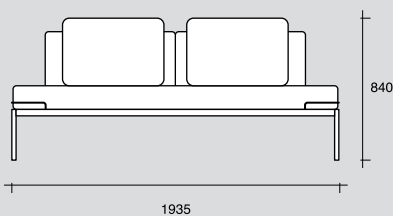

BobMcDonald FurnitureDesign

LINE ONE SOFA

Quickly and simply converts to a single bed.

Flexi-slat suspension offers superb comfort for sitting or sleeping.

Main frame is powder-coated a low sheen silver grey.

Stainless steel back frame and trim.

Finalist NZ Best Awards 2001.

SOFA

FRONT ELEVATION

SIDE ELEVATION